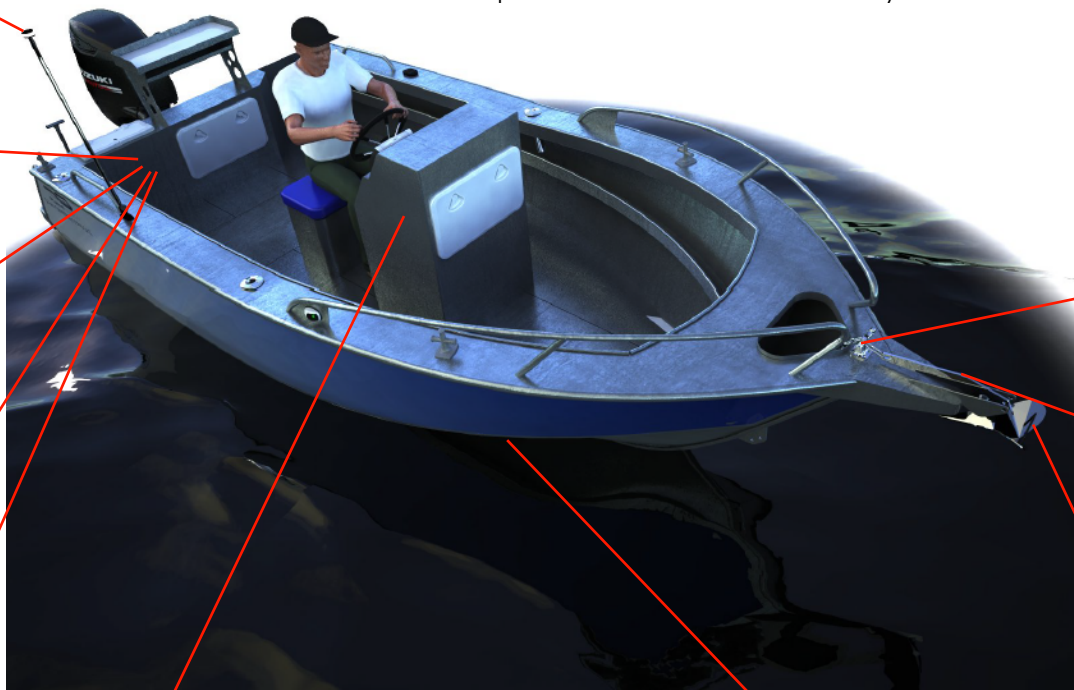

Example Vessel Fit-Out

5.3m Centre Console

All parts available from Plate Alloy Australia

360DEG LED Anchor Light

2xBattery Box

VSR

Fuel Filter

Deck Wash Kit

Split Bollard (SS, bolts on)

PAA Sprit Kit (Alloy, welds on)

Anchor

PAA 650mm Closed Console Kit

Vinyl Side Artwork

Fuel Filler

6xCourtesy Light

4xRod Holder (Alloy, welds on)

Ladder (SS, bolts on)

2xScupper inc. in kit

PAA 800mm Bait Board Kit

Bilge Pump

Inspection Hatch inc. in kit

Rigging Flange & Conduit Hose

Navigation Light Set

Buoyancy Foam 20 sheets