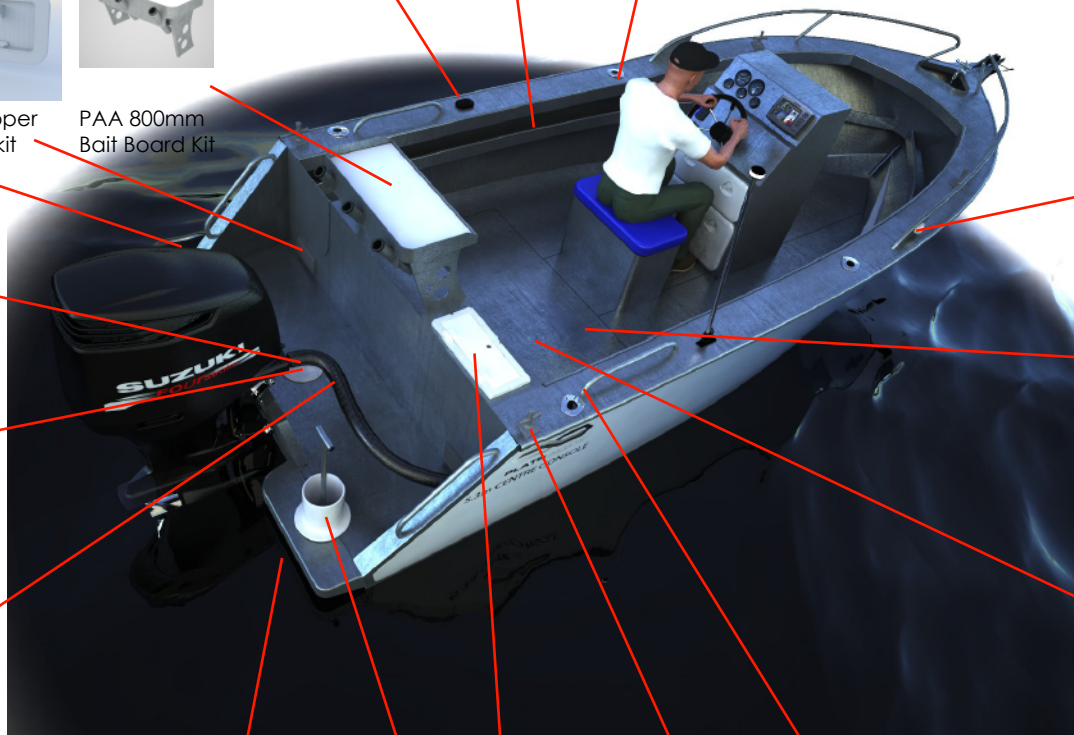

Example Vessel Fit-Out

5.3m Centre Console

All parts available from Plate Alloy Australia

360DEG LED Anchor Light

2xBattery Box

VSR

Fuel Filter

Deck Wash Kit

Ladder (SS, bolts on)

2xScupper inc. in kit

PAA 800mm Bait Board Kit

Bilge Pump

Inspection Hatch inc. in kit

Rigging Flange & Conduit Hose

Navigation Light Set

Buoyancy Foam 20 sheets